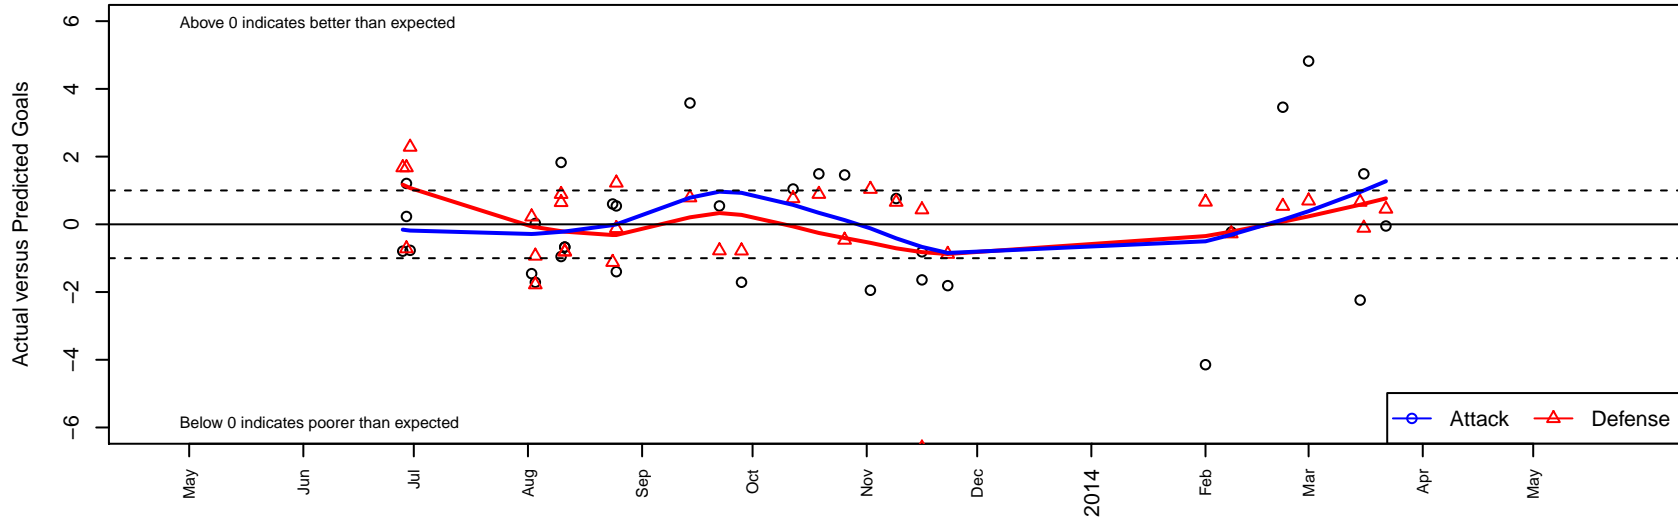

FC Crush MMII G02

FC Crush
 Silverdale, WA
 G02 total strength=212
 attack=0.15 defense=0.11
 fall league = PSPL Copa U11, Spr PSPL Copa
 alt names used:
 FC Crush Academy GMMII
 FC Crush M²²
 FC Crush MÂ²|Â²
 FC Crush MMII

Venues played:
 Clash At the Border 9v9 U11
 Dungeness Cup GU11
 River Jam Samba U11
 Island Cup GU11
 PSPL Copa U11
 Spr PSPL Copa U11

FC Crush MMII G02
 Dots are actual minus expected GF (blue circles) and GA (red triangles).
 Blue line is smoothed change in attack strength. Red is smoothed change in defense strength.